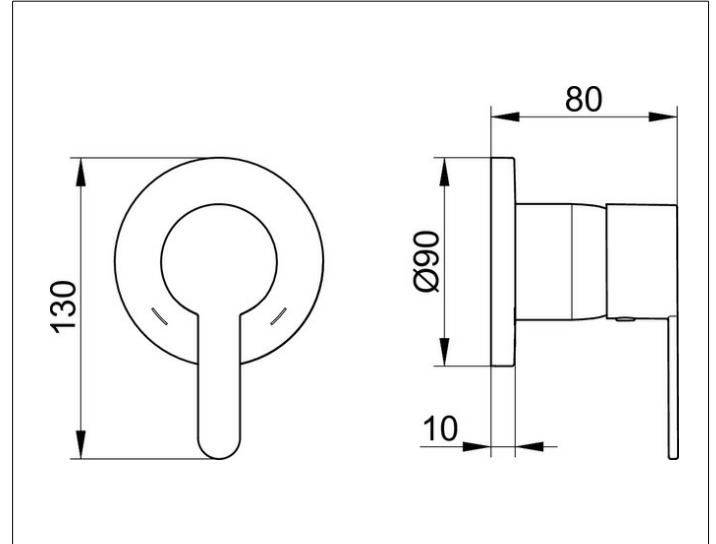

**IXMO**

**59551010301 Single lever mixer DN 15**

**PRODUCT**

**DRAWING**

**PRODUCT ATTRIBUTES**

Mixing cartridge with ceramic sealing gaskets  
temperature controlled  
set complete with:  
handle, sleeve, rosette (round) and installation unit,  
suitable for rough part no. 59551 000070