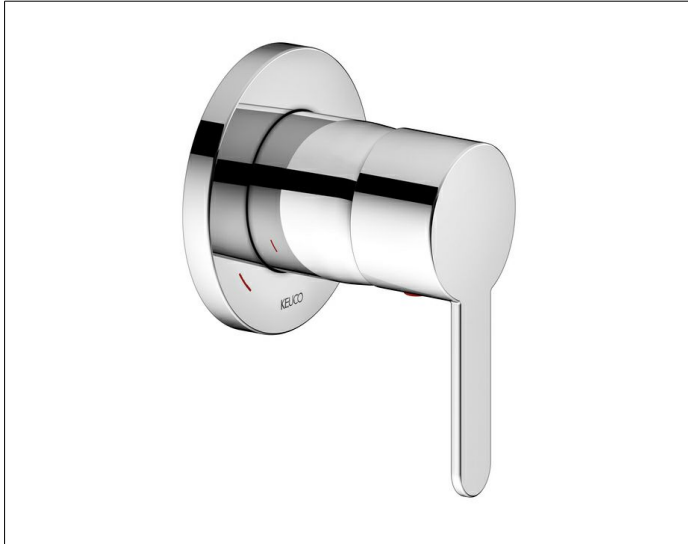

**IXMO**

**59551010301 Single lever mixer DN 15**

**PRODUCT**

**DRAWING**

**PRODUCT ATTRIBUTES**

Mixing cartridge with ceramic sealing gaskets  
temperature controlled  
set complete with:  
handle, sleeve, rosette (round) and installation unit,  
suitable for rough part no. 59551 000070

**SURFACE**

chrome-plated