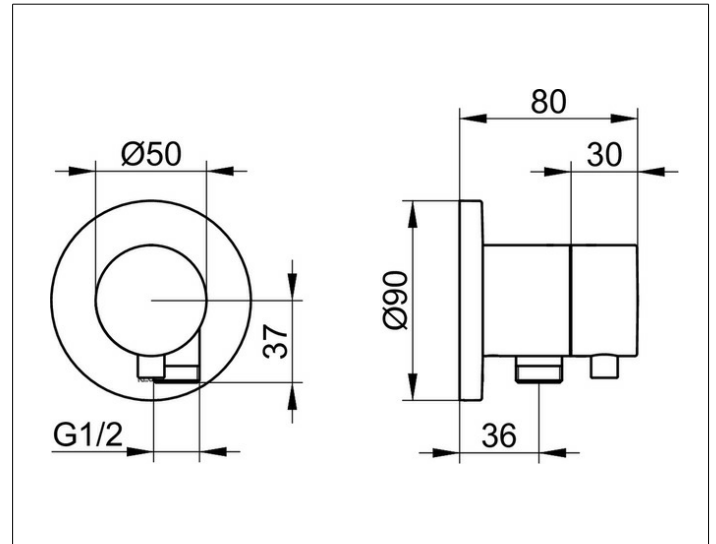

IXMO

59556031101 2-way diverter valve with wall outlet for shower hose DN 15

PRODUCT

DRAWING

PRODUCT ATTRIBUTES

Set complete with:
 handle, casing, rosette (round) and diverter valve,
 intrinsically safe against backflow,
 suitable for rough part no. 59556 000170

SURFACE

brushed bronze

DIMENSION

IXMO Comfort, rund