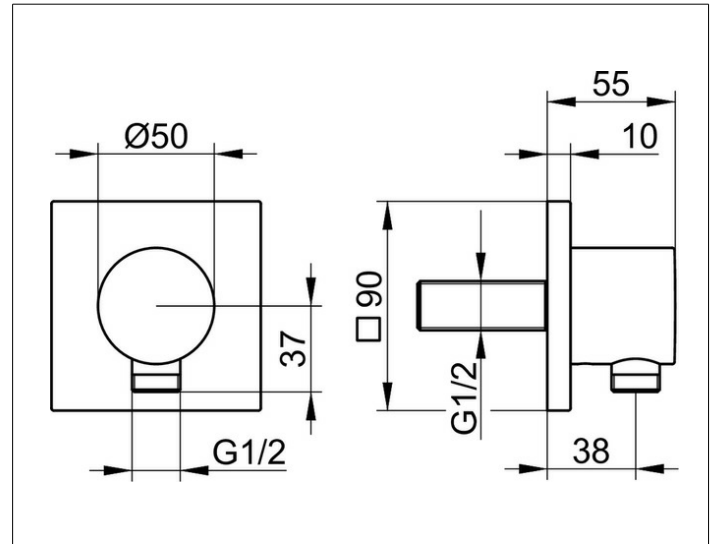

IXMO

59547030002 Wall outlet for shower hose DN 15

PRODUCT

DRAWING

PRODUCT ATTRIBUTES

with square decorative disc
intrinsically safe against backflow

SURFACE

brushed bronze