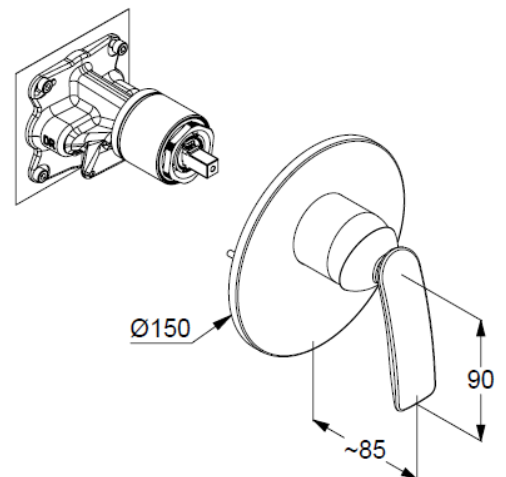

Technische Daten/ Technical Data

KLUDI BALANCE

concealed single lever shower mixer

Ref.: 527559175

Finishes:

91 white/chrome

Product description

Manufacturer KLUDI GmbH & Co. KG

Typ: KLUDI BALANCE

concealed single lever shower mixer

Ref.: 527559175

concealed shower mixer

single lever mixer

trim set without pre-installation set

pre installation set KLUDI SLIM.BOXX Ref.: 88022

trim set with functional unit

wall mounted

solid lever, metal

ceramic cartridge with hot water safety device

flow rate at 3 bar 28 l/min.

Produktabbildung/ Product picture

Maßzeichnung/ Dimensional drawing

Durchfluss/ Flow rate