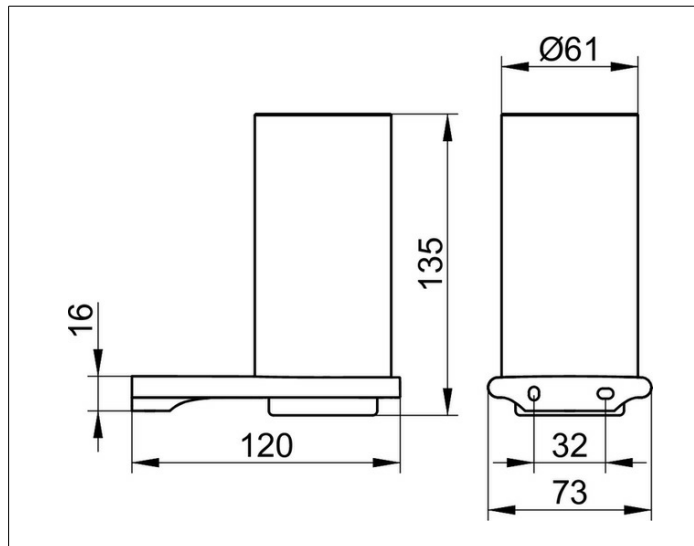

Edition 400

11550019000 Tumbler holder

PRODUCT

DRAWING

PRODUCT ATTRIBUTES

complete with crystal glass

SURFACE

chrome-plated

SPECIFICATIONS

KEUCO Edition tumbler holder, 11550019000
 tumbler holder in sculptural design,
 chrome-plated holder with slightly rounded edges,
 complete with crystal glass, easy to clean,
 width 73 mm, height 133 mm, depth 120 mm,
 the holder is fitted concealed,
 delivery includes anti-corrosion fixings