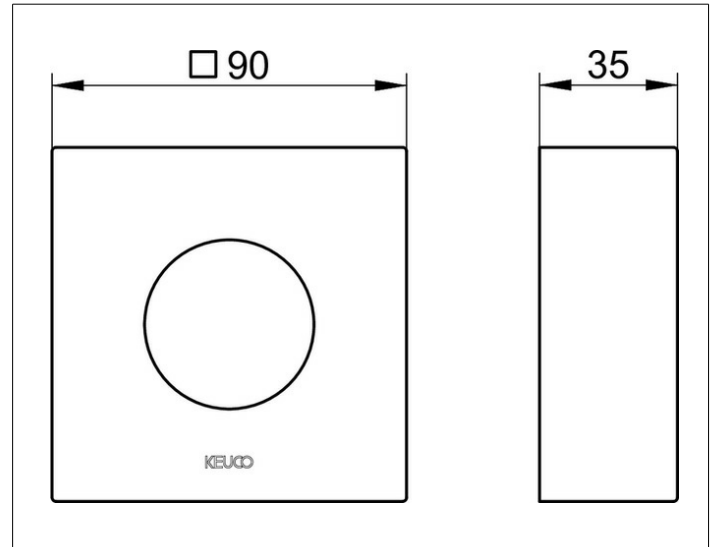

**IXMO**

**59553010282 Extension rosette**

**PRODUCT**

**DRAWING**

**PRODUCT ATTRIBUTES**

square, brass,  
for installation between tiles and finish set  
for installation of the thermostat battery in walls  
with a low wall thickness, installation depth 55 - 80 mm

**SURFACE**

chrome-plated

**DIMENSION**

Höhe 25 mm