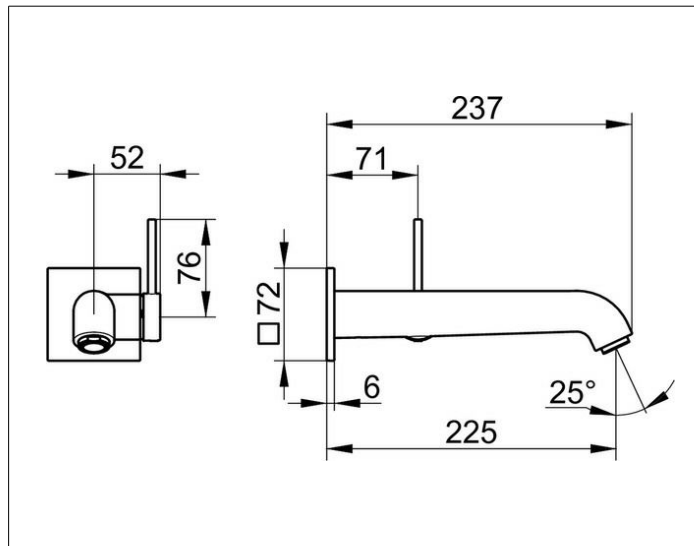

IXMO

59516371202 Single lever basin mixer

PRODUCT

DRAWING

PRODUCT ATTRIBUTES

concealed, DN 15,
 Design IXMO Soft, with square decorative disc,
 mixing cartridge with ceramic sealing gaskets
 aerator SLIM SSR M 24x1, adjustable,
 flow rate limited to 7,6 l/min.
 in combination with rough part 59916 000075

SURFACE

black matt

DIMENSION

Ausladung 225 mm/IXMO Soft