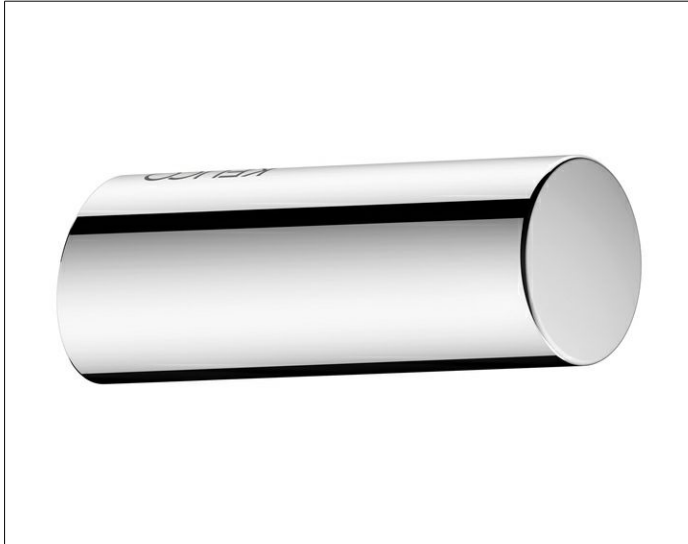

Collection REVA

12814010000 Towel hook

PRODUCT

DRAWING

SURFACE

chrome-plated

SPECIFICATIONS

KEUCO COLLECTION REVA - Towel holder - 12814010000

The perfect fit - The practical little helpers.

Perfection in detail - The one that connects Combination of design and function

Width / \varnothing : 16 mm - Height: 16 mm - Dimension: 46 mm

Material: Metal

Surface: chrome

The product can be screwed or glued - concealed fastening - including corrosion-free fastening material

Optional glue set

Glue set no. 5 with rosette - Art.no.glueset 4994000501

Articlenumber: 12814010000