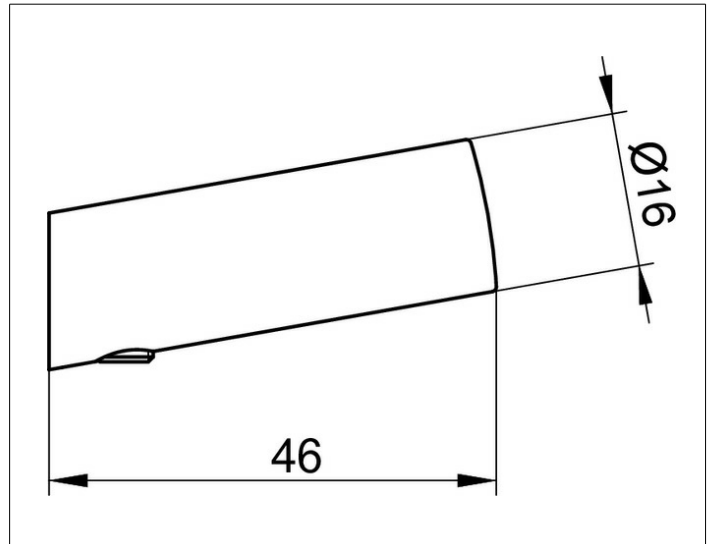

Collection REVA

12814010000 Towel hook

PRODUCT

DRAWING

SURFACE

chrome-plated

SPECIFICATIONS

KEUCO COLLECTION REVA - Towel holder - 12814010000

The perfect fit - The practical little helpers.

Perfection in detail - The one that connects Combination of design and function

Width / \varnothing : 16 mm - Height: 16 mm - Dimension: 46 mm

Material: Metal