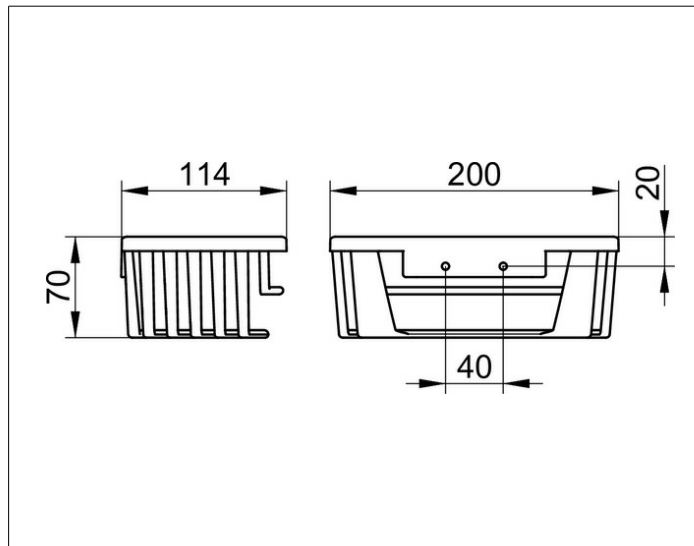

**Shower shelves**

**24942010100** Sponge wire basket

**PRODUCT**

**DRAWING**

**PRODUCT ATTRIBUTES**

removable, with concealed fastening screws

**SURFACE**

chrome-plated

**SPECIFICATIONS**

KEUCO SPONGE WIRE BASKET, wall mounted, 24942010100  
 chrome-plated sponge wire basket in a functional design,  
 easy to clean, removable,  
 depth 114 mm, width 200 mm, height 70 mm,  
 distance between bore holes 40 mm  
 with concealed fastening screws  
 Delivery incl. corrosion-free mounting material