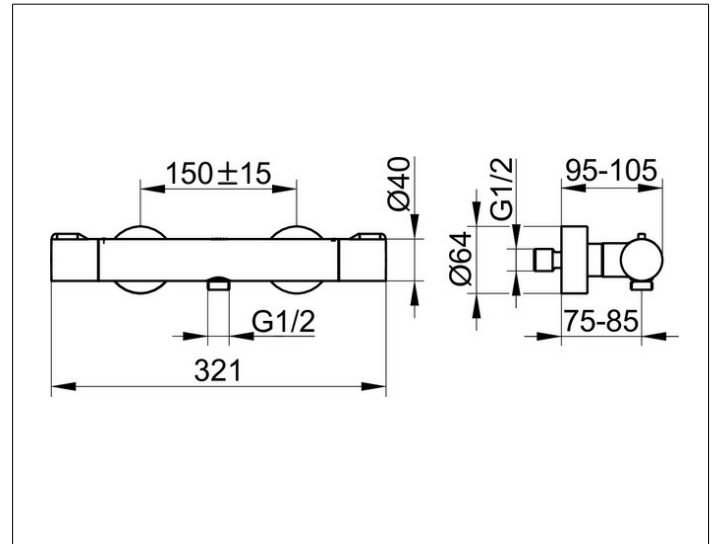

Plan blue

53926371001 Thermostatic mixer for shower DN 15

PRODUCT

DRAWING

PRODUCT ATTRIBUTES

exposed, safety cut-off at 38°,
 stop and mixing valve with ceramic sealing gaskets
 depth gauge 150 +/- 14 mm,
 hose connection DN 15,
 intrinsically safe against backflow
 suitable for water heaters

SURFACE

black matt

SPECIFICATIONS

KEUCO PLAN BLUE Thermostatic mixer DN15 for shower, 53926 371001
 in black matt surface, DN 15,
 in an aesthetic, functional design,
 for exposed mounting,
 connection type: S-connections G1/2,
 hose connection G1/2,
 safety cut-off at 38°,
 handle with 50% quantity limit,
 intrinsically safe against backflow
 rough part diameter 40 mm, width 321 mm
 projection max. 105 mm,
 gauge 150 mm, tolerance class +/- 15 mm