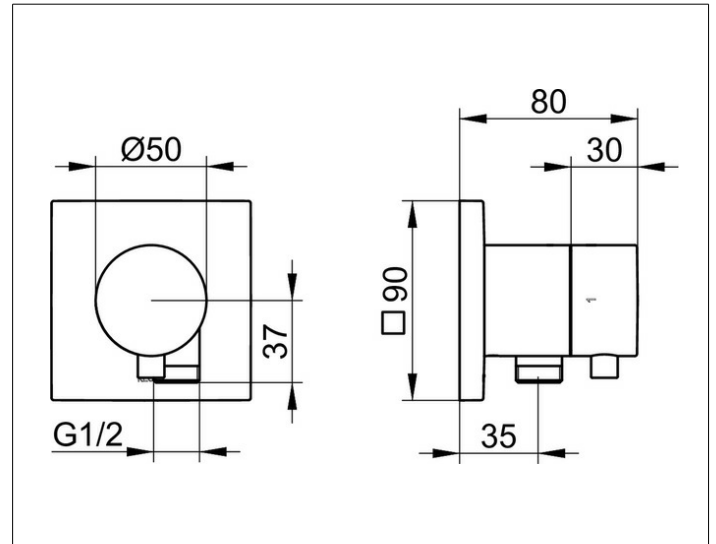

IXMO

59557371102 2-way diverter valve with wall outlet for shower hose DN 15

PRODUCT

DRAWING

PRODUCT ATTRIBUTES

Set complete with:
 handle, casing, rosette (square) and stop and diverter valve
 intrinsically safe against backflow,
 suitable for rough part no. 59556 000170

SURFACE

black matt

DIMENSION

IXMO Comfort, eckig