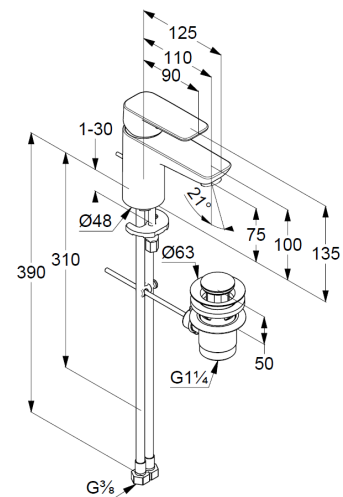

single lever basin mixer 75

Ref.: 403880575WR4

basin mixer

single lever mixer

1-hole mounted

solid handle, metal

aerator M24 PCA

ceramic cartridge with hot water safety device

middle position cold water

flow rate at 3 bar 3,8 l/min.

flexible hoses G $\frac{3}{8}$ DVGW approved

rapid installation set

pop up waste G1 $\frac{1}{4}$ metal

Produktabbildung/ Product picture

Maßzeichnung/ Dimensional drawing