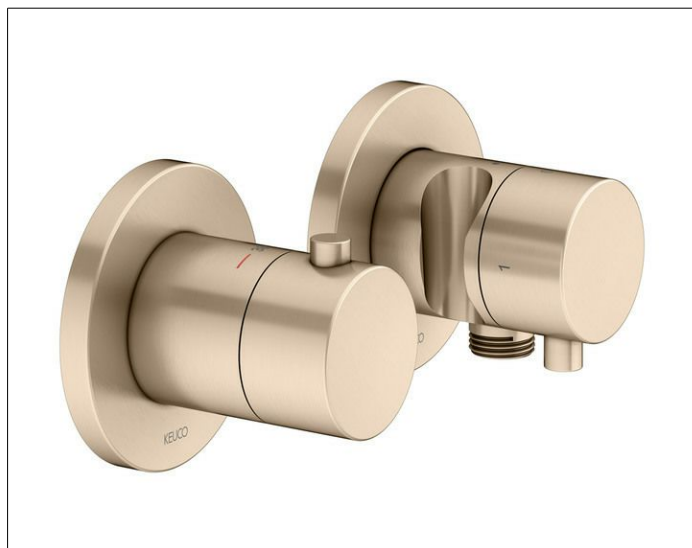

Edition 400

51553031221 2-way thermostatic mixer with wall outlet for shower hose and hand shower bracket

PRODUCT

DRAWING

PRODUCT ATTRIBUTES

Consisting of:

- Thermostatic mixer handle, sleeve, rosette (round)
- Stop and diverter valve for shower hoses with fitted conical end brackets
- handle, sleeve rosette (round), stop and diverter valve, with backflow preventer

SURFACE

brushed bronze

SPECIFICATIONS

KEUCO EDITION 400 Thermostatic set 51553 031221, consisting of:

KEUCO IXMO Thermostatic mixer UP DN15, 59553040001
Thermostatic mixer with high-quality PVD coating, polished nickel, for shower and bath made of low-dezincification brass, with round rosette, freely positionable, with built-in device for reversed waterways, installation depth 80 - 110 mm, high quality temperature control unit, safety cut-off at 38°, Set consisting of:
handle, sleeve, rosette (round), rosette diameter Ø 90 mm, thickness 10mm, total projection 80mm, suitable for concealed installation unit article no. 59553000070