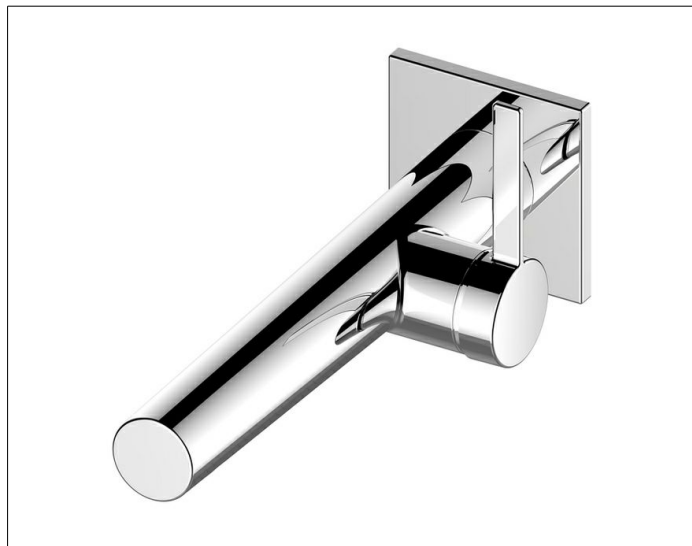

IXMO

59516010102 Single lever basin mixer

PRODUCT

DRAWING

PRODUCT ATTRIBUTES

concealed, DN 15, with square decorative disc,
 mixing cartridge with ceramic sealing gaskets
 aerator SLIM SSR M 24x1, adjustable,
 flow rate limited to 7,6 l/min.
 in combination with rough part 59916 000075

SURFACE

chrome-plated

DIMENSION

Ausladung 165 mm/IXMO Pure

SPECIFICATIONS

KEUCO IXMO Single lever basin mixer 59516010102
 highgloss chrome-plated single lever basin mixer,
 made of low-dezincification brass,
 concealed, with square decorative disc,
 high-quality cartridge with ceramic discs
 metal actuator,
 disc 72 x 72 mm, thickness 6 mm,
 outlet diameter 36 mm,
 rough part diameter 88 mm (incl. lever unit),
 total projection 187 mm, water leakage at 165 mm,
 aerator SLIM SSR M 24x1, flow angle adjustable +/-8°
 flow rate limited to 7,6 l/min.

Note:
 Suitable rough part 59916000075