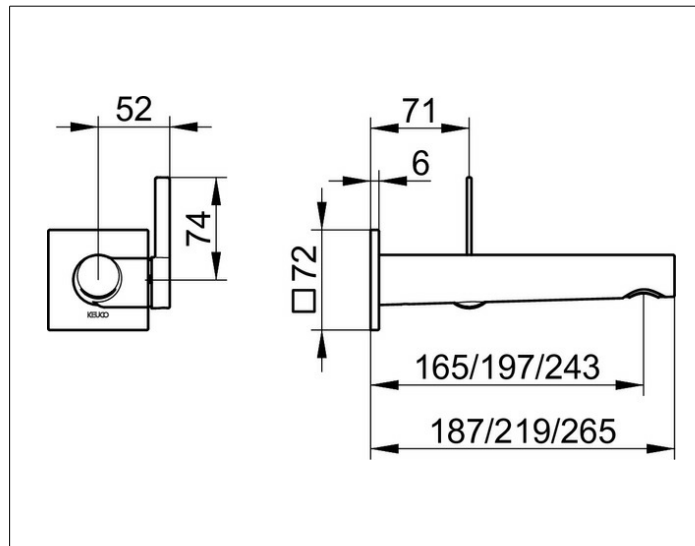

IXMO

59516010102 Single lever basin mixer

PRODUCT

DRAWING

PRODUCT ATTRIBUTES

concealed, DN 15, with square decorative disc,
 mixing cartridge with ceramic sealing gaskets
 aerator SLIM SSR M 24x1, adjustable,
 flow rate limited to 7,6 l/min.
 in combination with rough part 59916 000075

SURFACE

chrome-plated

DIMENSION

Ausladung 165 mm/IXMO Pure

SPECIFICATIONS

KEUCO IXMO Single lever basin mixer 59516010102
 highgloss chrome-plated single lever basin mixer,
 made of low-dezincification brass,
 concealed, with square decorative disc,
 high-quality cartridge with ceramic discs
 metal actuator,
 disc 72 x 72 mm, thickness 6 mm,
 outlet diameter 36 mm,
 rough part diameter 88 mm (incl. lever unit),
 total projection 187 mm, water leakage at 165 mm,
 aerator SLIM SSR M 24x1, flow angle adjustable +/-8°
 flow rate limited to 7,6 l/min.

Note:
 Suitable rough part 59916000075