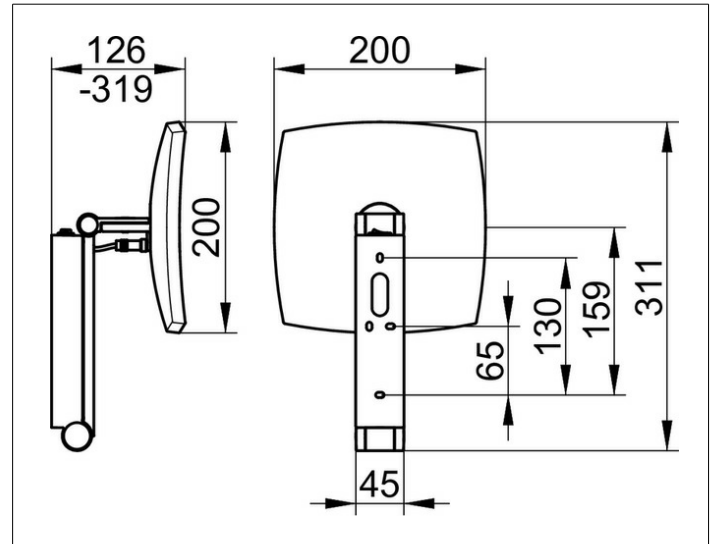

Cosmetic mirrors

17613059004 Cosmetic mirror

PRODUCT

DRAWING

PRODUCT ATTRIBUTES

illuminated, 1 light colour 6500 kelvin (day light),
 Operation via rocker switch,
 on pivoted rail adjustable in three dimensions,
 one-sided mirror, magnification factor x 5
 Operation:
 with integrated rocker switch
 Power supply:
 12v power supply integrated into wall arm,
 input 220-240 V
 Illumination:
 LED 7 watt (lifespan > 50.000 hours)
 EEK: D ,

SURFACE

brushed nickel

DIMENSION

mit Wippschalter