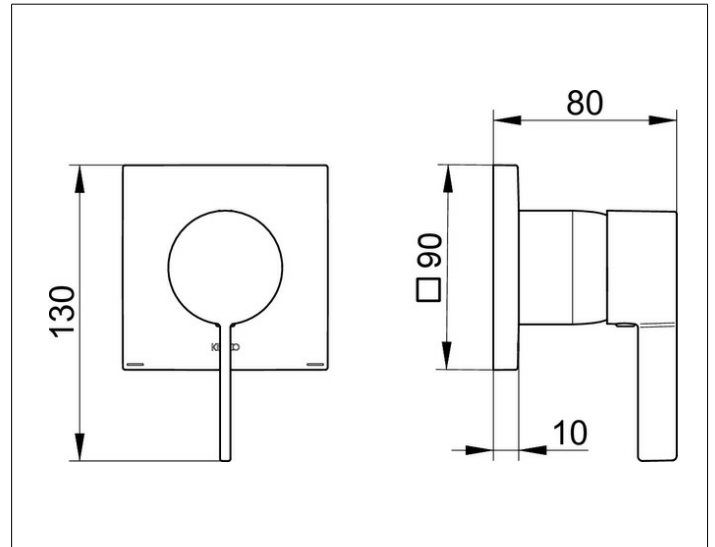

**IXMO**

**59551019502 Single lever mixer DN 15**

**PRODUCT**

**DRAWING**

**PRODUCT ATTRIBUTES**

Mixing cartridge with ceramic sealing gaskets  
 temperature controlled  
 set complete with:  
 handle, sleeve, rosette (square) and installation unit,  
 suitable for rough part no. 59551 000070

**SURFACE**

chrome-plated

**SPECIFICATIONS**

KEUCO IXMO single lever mixer DN15, 59551019502  
 chrome-plated single lever mixer for shower and bath,  
 made of low-dezincifying brass, for recessed installation,  
 with square rosette, freely positionable,  
 installation depth 80 - 110 mm,  
 sound-insulated enclosure,  
 high-quality mixing cartridge with ceramic sealing gaskets,  
 temperature controlled,  
 Set complete with:  
 handle, sleeve, rosette (square) and installation unit,  
 total height with lever 130 mm, rosette 90 x 90 mm,  
 10 mm thick, total depth 80 mm,  
 suitable for rough part no. 59551000070