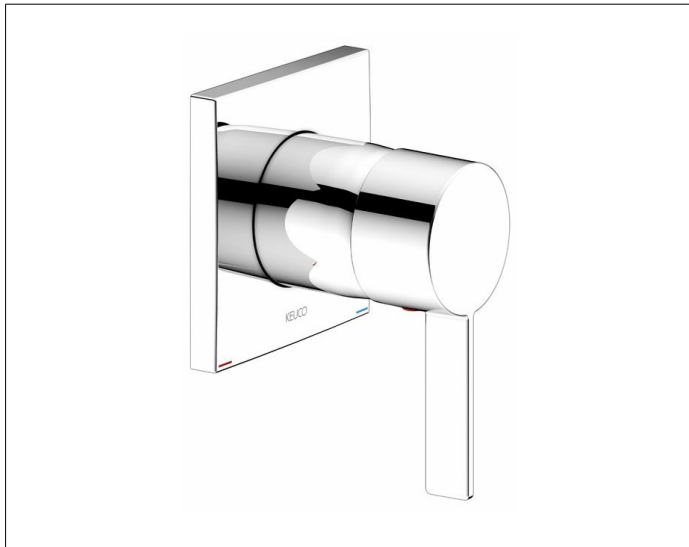

**IXMO**

**59551019502 Single lever mixer DN 15**

**PRODUCT**

**DRAWING**

**PRODUCT ATTRIBUTES**

Mixing cartridge with ceramic sealing gaskets  
 temperature controlled  
 set complete with:  
 handle, sleeve, rosette (square) and installation unit,  
 suitable for rough part no. 59551 000070

**SURFACE**

chrome-plated

**SPECIFICATIONS**

KEUCO IXMO single lever mixer DN15, 59551019502  
 chrome-plated single lever mixer for shower and bath,  
 made of low-dezincifying brass, for recessed installation,  
 with square rosette, freely positionable,  
 installation depth 80 - 110 mm,  
 sound-insulated enclosure,  
 high-quality mixing cartridge with ceramic sealing gaskets,  
 temperature controlled,  
 Set complete with:  
 handle, sleeve, rosette (square) and installation unit,  
 total height with lever 130 mm, rosette 90 x 90 mm,  
 10 mm thick, total depth 80 mm,  
 suitable for rough part no. 59551000070