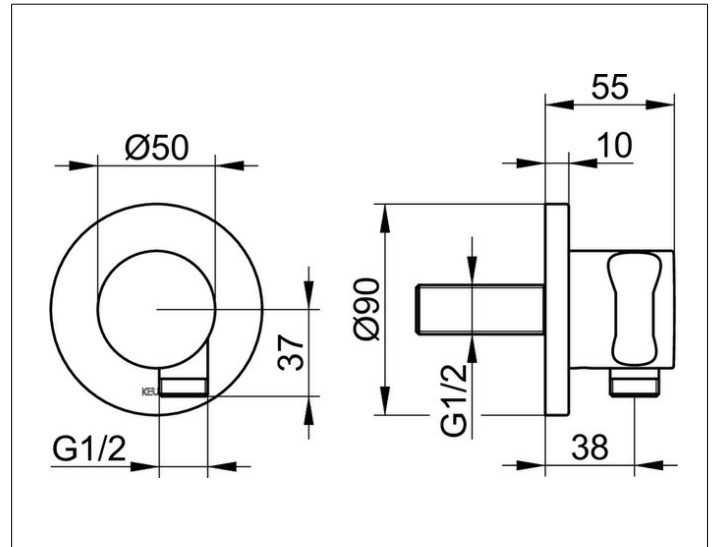

IXMO

59592010001 Wall outlet for shower hose with hand shower bracket DN 15

PRODUCT

DRAWING

PRODUCT ATTRIBUTES

for shower hoses with fitted conical end brackets,
with round decorative disc,
intrinsically safe against backflow

SURFACE

chrome-plated

DIMENSION

rund

SPECIFICATIONS

KEUCO IXMO wall outlet for shower hose
with hand shower bracket DN 15, 59592010001
chrome-plated wall outlet for shower hose
with hand shower bracket, with round rosette
and integrated shower bracket for shower hoses
with fitted conical end brackets,
e.g KEUCO shower hose 54995...,
with backflow preventer, freely positionable,
rosette diameter 90 mm, 10 mm thick,
hose connection G1/2 inch, total depth 55 mm