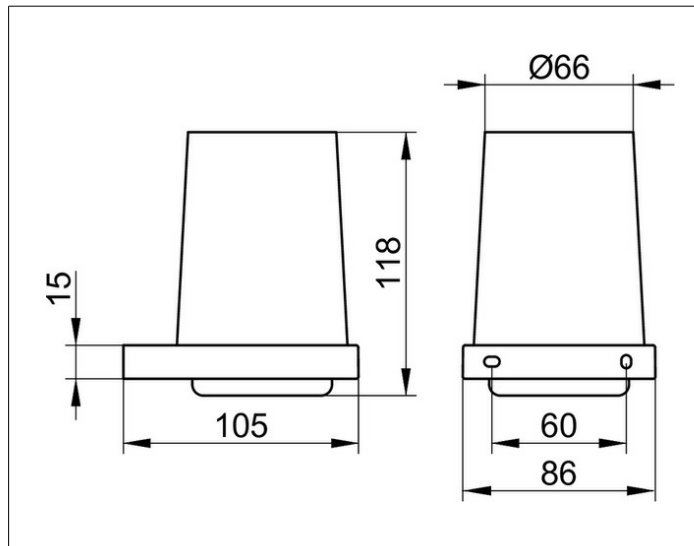

DRAWING

PRODUCT ATTRIBUTES

complete with glass tumbler, hand-blown

SURFACE

brushed nickel

SPECIFICATIONS

KEUCO EDITION 11 11150059000 glass holder with crystal glass for wall mounting, complete
brushed nickel glass holder in a clear-cut design and geometric shapes, easy to clean,
Holder with frosted crystal glass Item no. 11150009000
Height 4-5/8", 2-1/8", width 3-3/8"
delivery with corrosion resistant mounting hardware