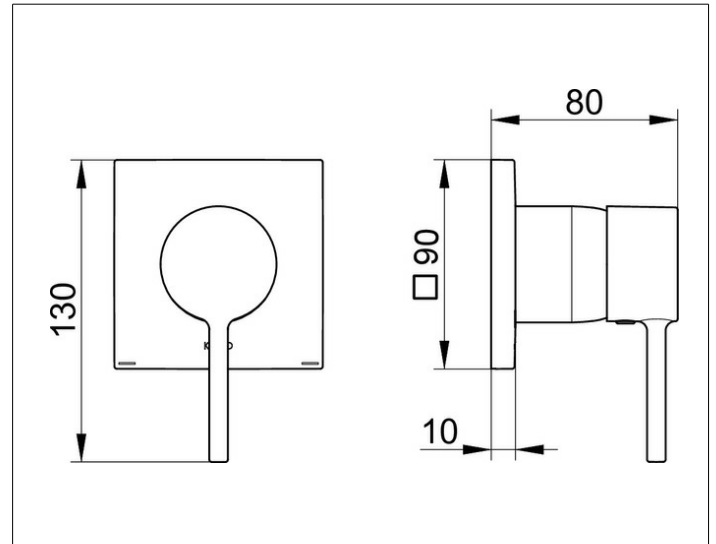

**IXMO**

**59551010202 Single lever mixer DN 15**

**PRODUCT**

**DRAWING**

**PRODUCT ATTRIBUTES**

Mixing cartridge with ceramic sealing gaskets  
temperature controlled  
set complete with:  
handle, sleeve, rosette (square) and installation unit,  
suitable for rough part no. 59551 000070