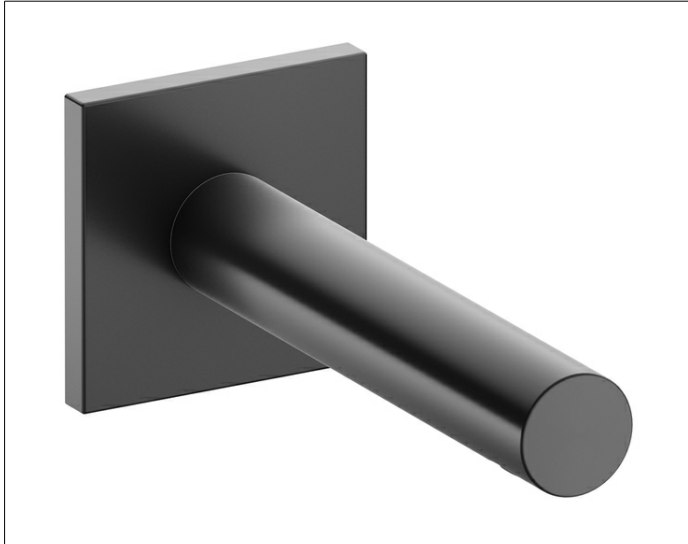

IXMO

59545130002 Bath filler/spout DN 15

**PRODUCT**

**DRAWING**

**PRODUCT ATTRIBUTES**

with square rosette,  
suitable for all concealed fittings

**SURFACE**

brushed black chrome

**DIMENSION**

Ausladung 130 mm