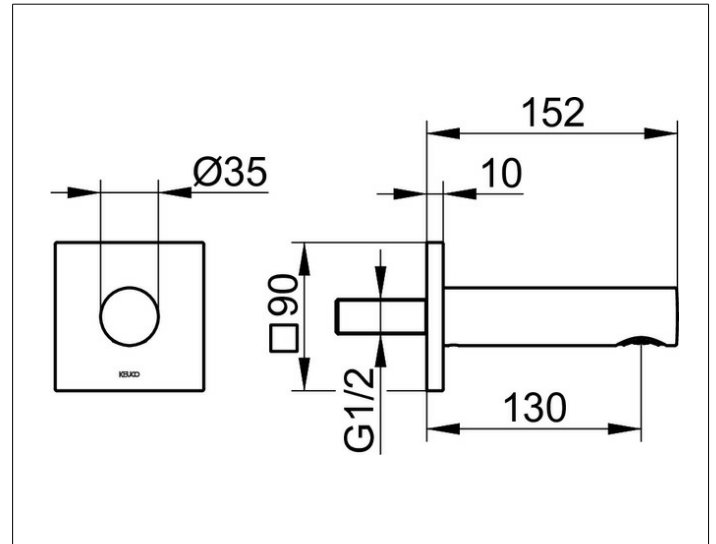

IXMO

59545130002 Bath filler/spout DN 15

**PRODUCT**

**DRAWING**

**PRODUCT ATTRIBUTES**

with square rosette,  
suitable for all concealed fittings

**SURFACE**

brushed black chrome

**DIMENSION**

Ausladung 130 mm