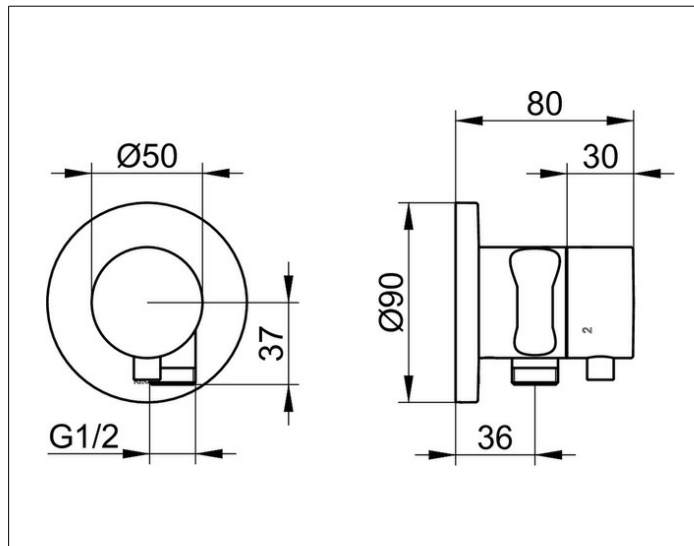

**IXMO**

**59548371201 3-way diverter valve with wall outlet for shower hose and hand shower bracket DN 15**

**PRODUCT**

**DRAWING**

**PRODUCT ATTRIBUTES**

for shower hoses with fitted conical end brackets,  
Set complete with:  
handle, casing, rosette (round) and diverter valve,  
inherently safe against backflow,  
suitable for rough part no. 59548 000170

**SURFACE**

black matt

**DIMENSION**

IXMO Comfort, rund