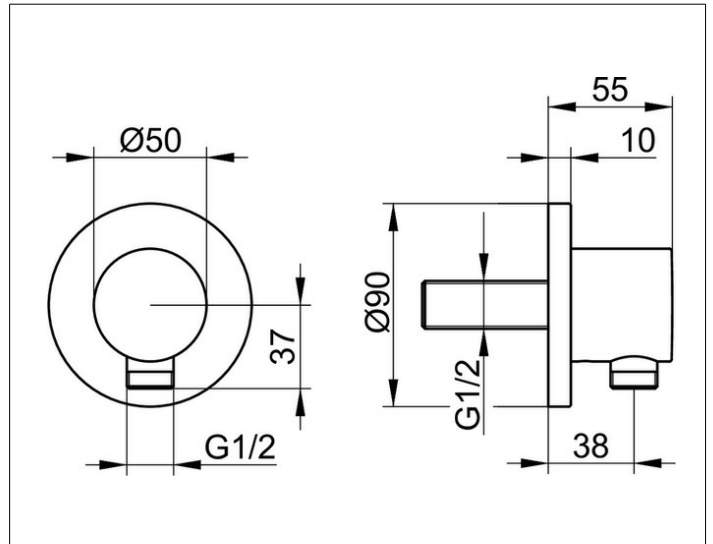

IXMO

59547130001 Wall outlet for shower hose DN 15

PRODUCT

DRAWING

PRODUCT ATTRIBUTES

with round decorative disc,
inherently safe against backflow

SURFACE

brushed black chrome