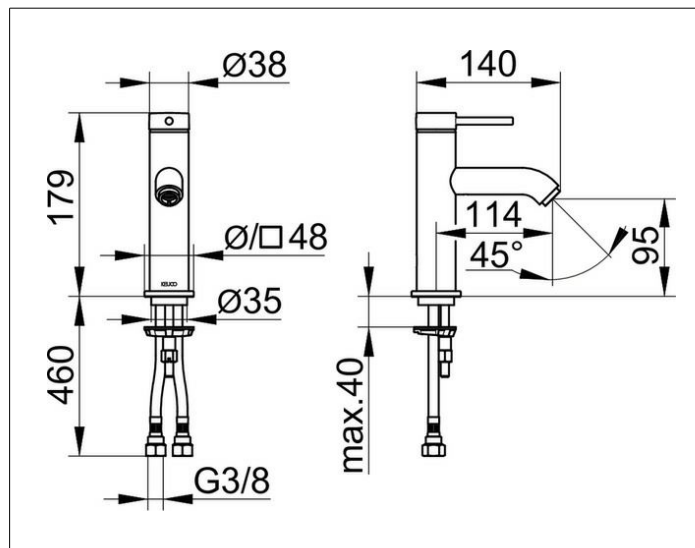

**IXMO**

**59502372100 Single lever basin mixer 100**

**PRODUCT**

**DRAWING**

**PRODUCT ATTRIBUTES**

without pop-up waste,  
mit runder Rosette,  
single hole installation,  
cartridge with ceramic discs,  
aerator M 20x1, pressure hoses 570 mm, G 3/8 inch  
flow rate reduced to 7,0 l/min.

**SURFACE**

black matt

**DIMENSION**

IXMO Soft, Rosette rund

**SPECIFICATIONS**

KEUCO, IXMO, Single lever basin mixer 100, 59502372100, Single lever basin mixer in black matt surface in IXMO SOFT design, without pop-up waste,  
Unique technology, multifunctional minimalism: With IXMO, functions are intelligently combined, Design: round, surface mounting, material: low-dezincification brass, black matt, total height: 178mm, height to bottom edge of aerator: 94mm, width: 48mm, projection: 147mm, rosette size: Ø 48mm, round rosette is included in delivery, square rosette measuring 48 x 48mm is optionally available (article no.: 59599370202)  
single hole installation with quick installation system for wash basins, cartridge: high quality cartridge with ceramic discs, single lever mixer, water connection with flexible pressure hoses, length 435mm, thread diameter G 3/8 inch, integrated aerator M20x1, restricted flow rate 7,0 l/min