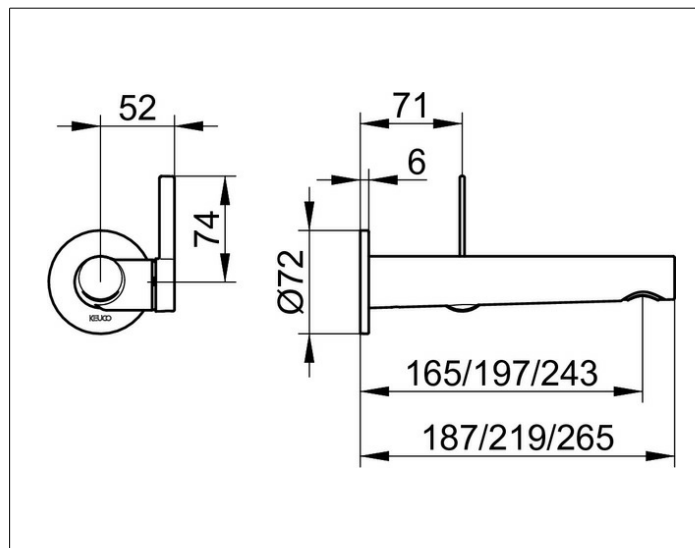

IXMO

59516011101 Single lever basin mixer

PRODUCT

DRAWING

PRODUCT ATTRIBUTES

concealed, DN 15, with round decorative disc, mixing cartridge with ceramic sealing gaskets aerator SLIM SSR M 24x1, adjustable, flow rate limited to 7,6 l/min. in combination with rough part 59916 000075

SURFACE

chrome-plated

DIMENSION

Ausladung 197 mm/IXMO Pure

SPECIFICATIONS

KEUCO IXMO Single lever basin mixer 59516011101 highgloss chrome-plated single lever basin mixer, made of low-dezincification brass, concealed, with round decorative disc, high-quality cartridge with ceramic discs metal actuator, disc diameter 72 mm, thickness 6 mm, outlet diameter 36 mm, rough part diameter 88 mm (incl. lever unit), total projection 219 mm, water leakage at 197 mm, aerator SLIM SSR M 24x1, flow angle adjustable +/-8° flow rate limited to 7,6 l/min.

Note:
Suitable rough part 59916000075