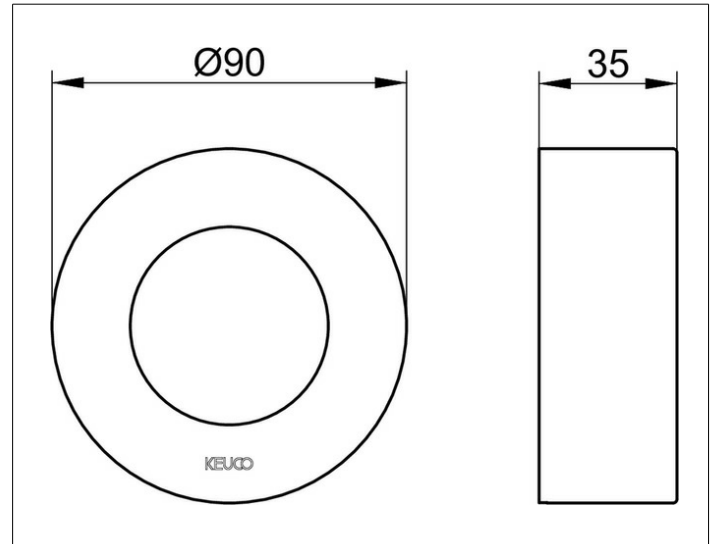

**IXMO**

59551170281 Extension rosette

**PRODUCT**

**DRAWING**

**PRODUCT ATTRIBUTES**

round, brass,  
for installation between tiles and finish set  
for installation of stop and diverter valve  
in walls with a low wall thickness,  
installation depth 55 - 80 mm

**SURFACE**

aluminium finish

**DIMENSION**

Höhe 25 mm