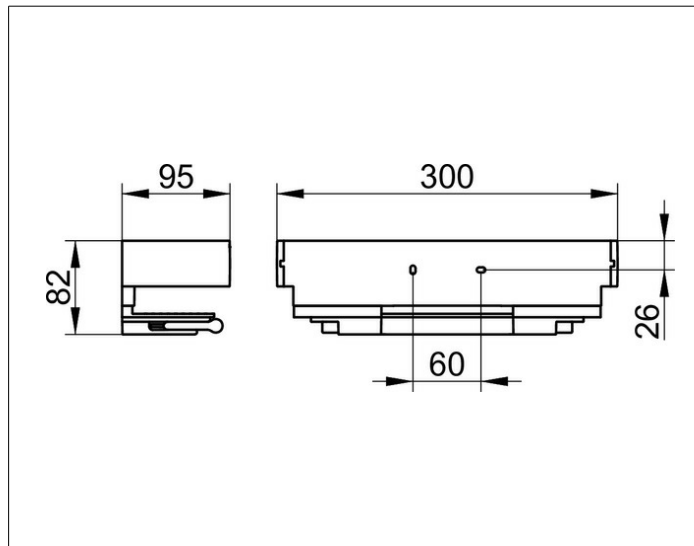

Edition 11

11159050000 Shower basket

PRODUCT

DRAWING

PRODUCT ATTRIBUTES

with integrated glass wiper,
removable, with concealed fastening screws

SURFACE

brushed nickel/aluminium silver anodized