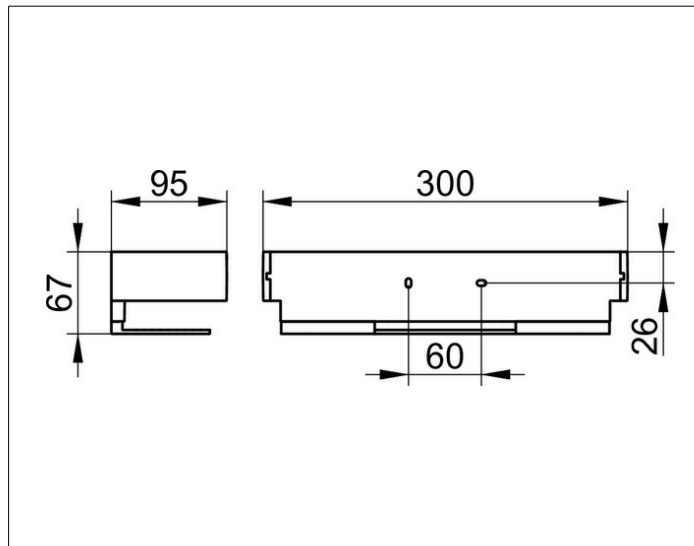

Edition 11

11158030000 Shower basket

PRODUCT

DRAWING

PRODUCT ATTRIBUTES

removable, with concealed fastening screws

SURFACE

brushed bronze/aluminium silver anodized

SPECIFICATIONS

KEUCO EDITION 11 11158030000 sponge basket for wall mounting
 Shower basket with aluminum Silver anodized aluminum/ brushed bronze in a clear-cut design and geometric shape, easy to clean,
 Depth 3-3/4", width 11-13/16", height 2-5/8", hole distance 2-3/8"
 Comes with corrosion resistant mounting hardware