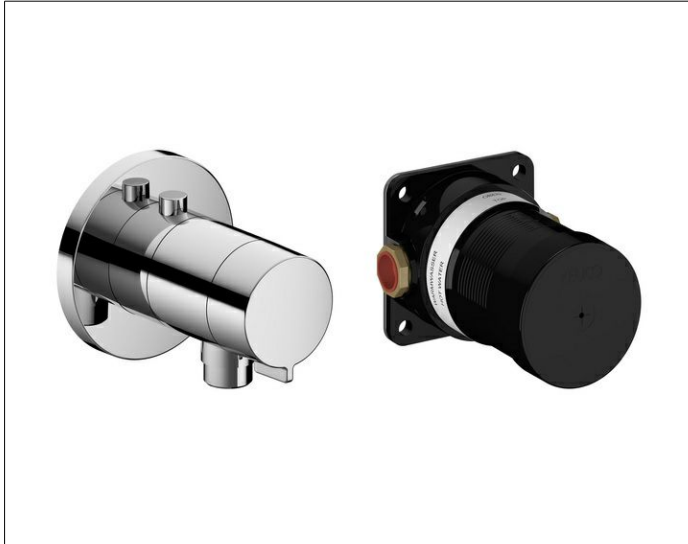

**IXMO**

59554010021 Set IXMO\_solo

**PRODUCT**

**DRAWING**

**PRODUCT ATTRIBUTES**

complete with:  
 Thermostatic mixer with wall outlet for shower hose,  
 rosette round (59554 010001) and installation unit  
 (59554 000170)

**SURFACE**

chrome-plated

**DIMENSION**

Schlauchanschluß, rund