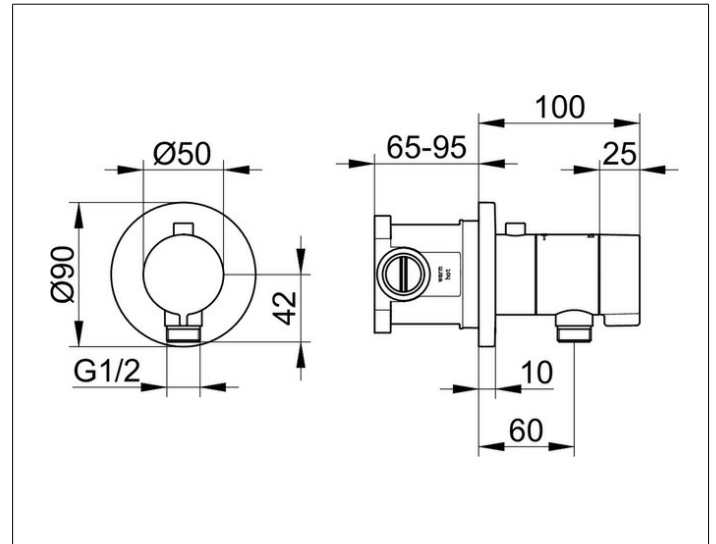

**IXMO**

59554010021 Set IXMO\_solo

**PRODUCT**

**DRAWING**

**PRODUCT ATTRIBUTES**

complete with:  
 Thermostatic mixer with wall outlet for shower hose,  
 rosette round (59554 010001) and installation unit  
 (59554 000170)

**SURFACE**

chrome-plated

**DIMENSION**

Schlauchanschluß, rund