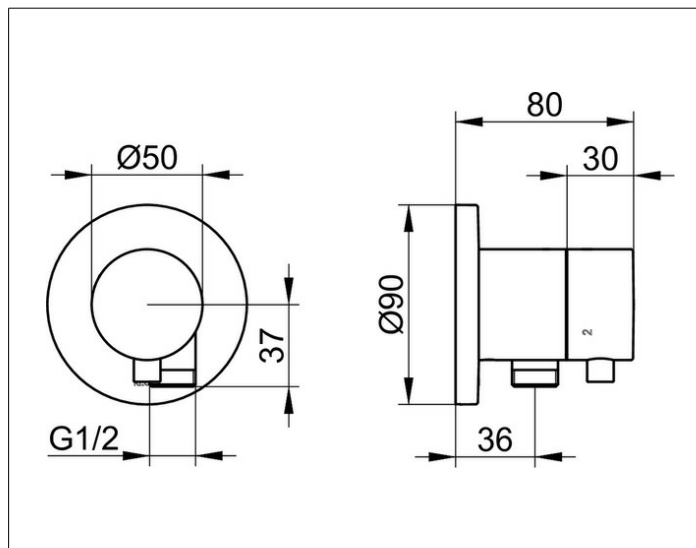

**IXMO**

**59548011101 3-way diverter valve with wall outlet for shower hose DN 15**

**PRODUCT**

**DRAWING**

**PRODUCT ATTRIBUTES**

Set complete with:  
 handle, casing, rosette (round) and diverter valve,  
 intrinsically safe against backflow,  
 suitable for rough part no. 59548 000170

**SURFACE**

chrome-plated

**DIMENSION**

IXMO Comfort, rund

**SPECIFICATIONS**

KEUCO IXMO 3-way diverter valve  
 with wall outlet for shower hose DN 15, 59548011101  
 chrome-plated 3-way diverter valve, IXMO Comfort lever  
 with round rosette,  
 freely positionable, with backflow preventer,  
 installation depth 80 - 110 mm,  
 with adjustment facilities whilst assembling,  
 for handle and rosette, with hose connection G1/2 inch,  
 rosette diameter 90 mm, 10 mm thick,  
 total depth 80 mm,  
 set complete with handle, sleeve, rosette (round)  
 and diverter valve,  
 suitable for rough part no. 59548000170