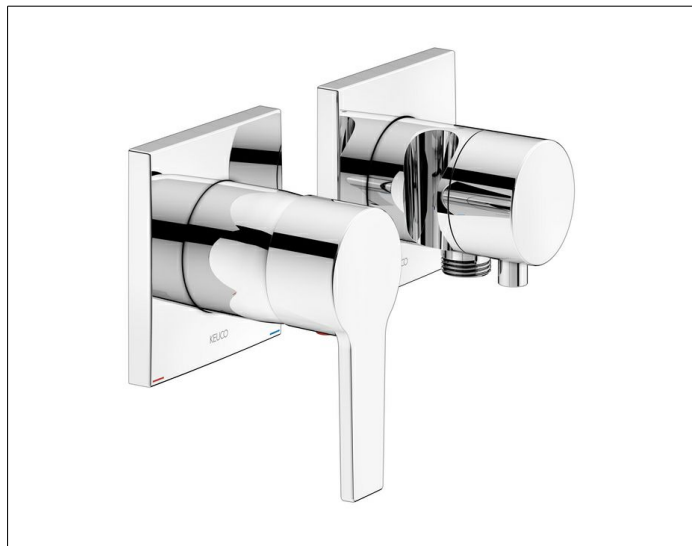

**Edition 11**

**51151011222 2-way single lever mixer set with wall outlet for shower hose and hand shower bracket**

**PRODUCT**

**DRAWING**

**PRODUCT ATTRIBUTES**

Consisting of:

- Single lever mixer
- Mixing cartridge with ceramic sealing gaskets, temperature controlled handle, sleeve, rosette (square) and installation unit
- Diverter valve for shower hoses with fitted conical end brackets handle, sleeve rosette (square) and diverter with backflow preventer

**SURFACE**

chrome-plated

**SPECIFICATIONS**

KEUCO EDITION 11 Single lever mixer set 51151 011222, consisting of:

KEUCO Single lever mixer UP DN15, 51151 010002 highgloss chrome-plated Single lever mixer for shower and bath made of low-dezincification brass, with square rosette, freely positionable, installation depth 80 - 110 mm, casing soundproofed, noise tested, suitable for boilers, highquality mixing cartridge with ceramic sealing gaskets and temperature controlled,

Set consisting of:  
handle (EDITION 11), sleeve, rosette (square) and installation unit, total height with handle 130 mm, rosette 90 x 90mm, thickness 10 mm, total projection 80 mm, suitable for concealed installation unit article no. 59551000070

KEUCO IXMO 2 way diverter valve with wall outlet for shower hose and hand shower UP DN15, 59556 011202 2 way diverter valve made of high-gloss chrome-plated brass with handle IXMO Comfort and square rosette, freely positionable, noise tested, suitable for boilers, installation depth 80-110 mm, with adjustment option for fine assembly for handle and rosette, wall outlet for shower hose G 1/2 inch, rosette 90 x 90 mm, thickness 10 mm, total projection 80 mm