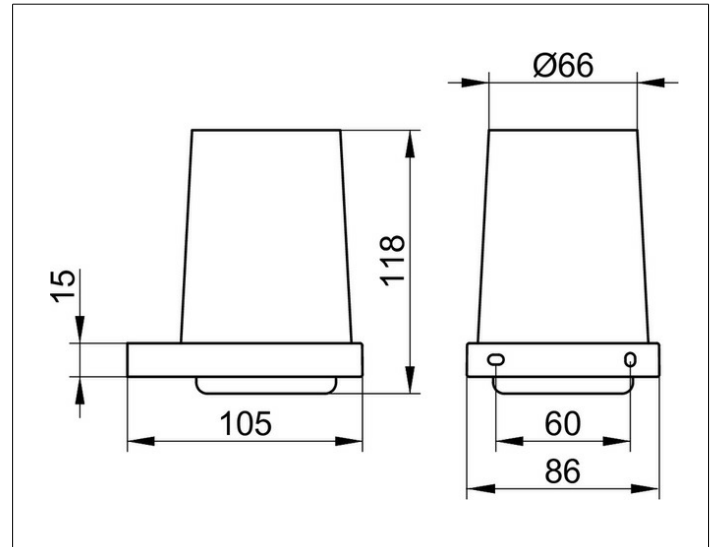

DRAWING

PRODUCT ATTRIBUTES

complete with glass tumbler, hand-blown

SURFACE

brushed black chrome

SPECIFICATIONS

KEUCO EDITION 11 11150139000 glass holder with crystal glass for wall mounting, complete
brushed black chrome glass holder in a clear-cut design and geometric shapes, easy to clean,
Holder with frosted crystal glass Item no. 11150009000
Height 4-5/8", 2-1/8", width 3-3/8"
delivery with corrosion resistant mounting hardware