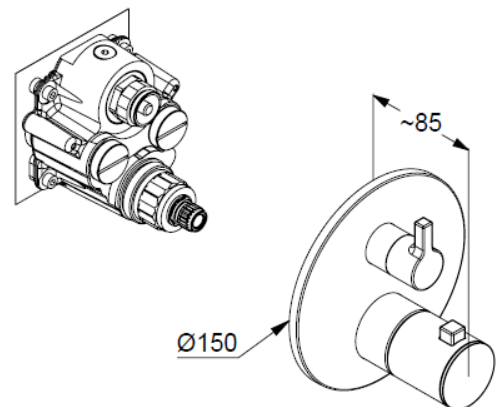

### Product description

Manufacturer KLUDI GmbH & Co. KG

Typ: KLUDI NOVA FONTE

concealed thermostatic bath-shower mixer  
trim set with functional unit

Ref.: 208100515

concealed thermostatic bath-shower mixer  
trim set without pre-installation set  
pre installation set KLUDI FLEXX.BOXX Ref.: 88022  
wall mounted  
trim set with functional unit  
with ceramic shut-off valve 90°/90°  
temperature handle with hot water safety at 38°C  
optional temperature limiter at 43°C included  
flow rate bath at 3 bar 28 l/min.  
flow rate shower at 3 bar 24 l/min.  
with integrated back flow preventer

### Produktabbildung/ Product picture

### Maßzeichnung/ Dimensional drawing