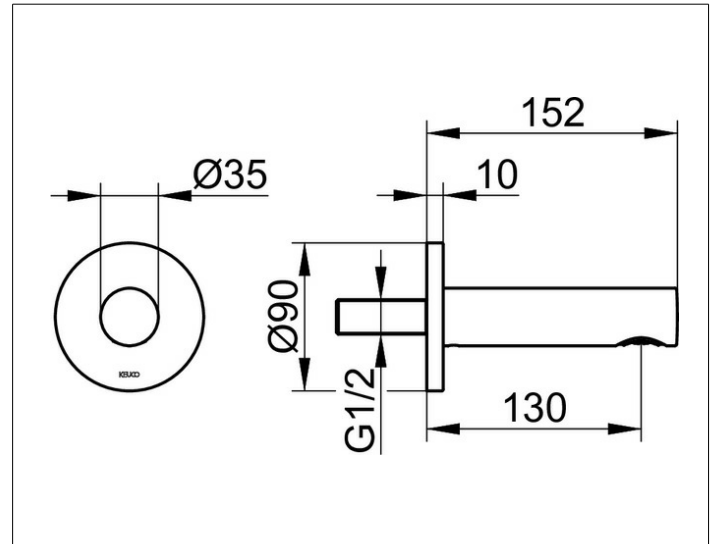

IXMO

59545030001 Bath filler/spout DN 15

PRODUCT

DRAWING

PRODUCT ATTRIBUTES

with round rosette,
suitable for all concealed fittings

SURFACE

brushed bronze

DIMENSION

Ausladung 130 mm