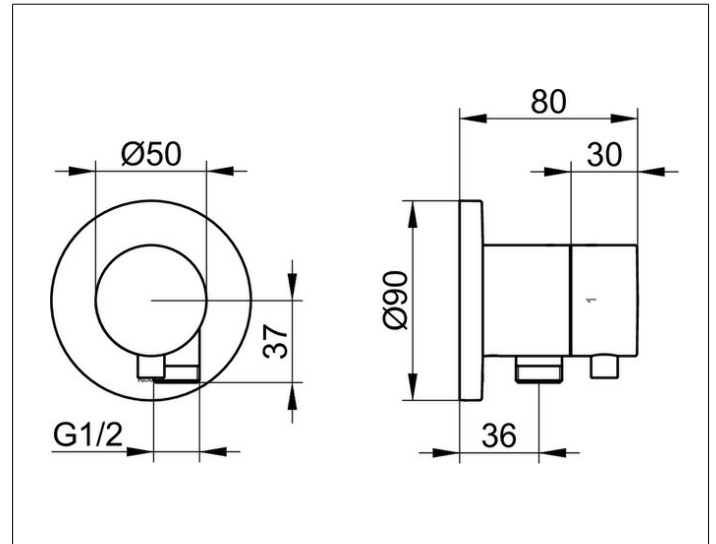

IXMO

59557131101 2-way stop and diverter valve with wall outlet for shower hose DN 15

PRODUCT

DRAWING

PRODUCT ATTRIBUTES

Set complete with:
 handle, casing, rosette (round) and stop and diverter valve,
 intrinsically safe against backflow,
 suitable for rough part no. 59556 000170

SURFACE

brushed black chrome

DIMENSION

IXMO Comfort, rund