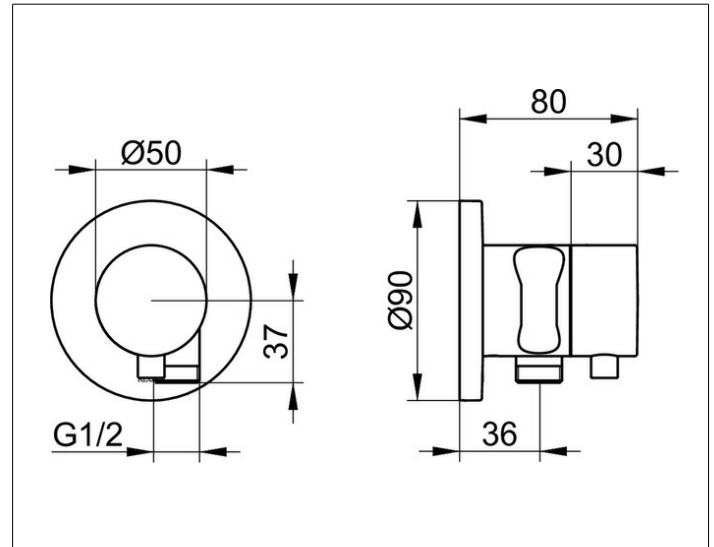

IXMO

59541011201 Stop valve with wall outlet for shower hose and hand shower bracket DN 15

PRODUCT

DRAWING

PRODUCT ATTRIBUTES

Set complete with:
 handle, casing, rosette (round) and stop cock,
 intrinsically safe against backflow,
 suitable for stop cock no. 59541 000170

SURFACE

chrome-plated

DIMENSION

IXMO Comfort, rund

SPECIFICATIONS

KEUCO IXMO Stop valve UP DN15
 for shower hose with hand shower bracket, 59541011201
 chrome-plated stop valve
 with IXMO Comfort handle and round rosette,
 freely positionable, with backflow preventer,
 installation depth 80-110 mm,
 with adjustment facilities whilst assembling,
 for handle and rosette,
 rosette diameter 90 mm, 10 mm thick,
 total depth 80 mm,
 suitable for rough part no. 59541000170