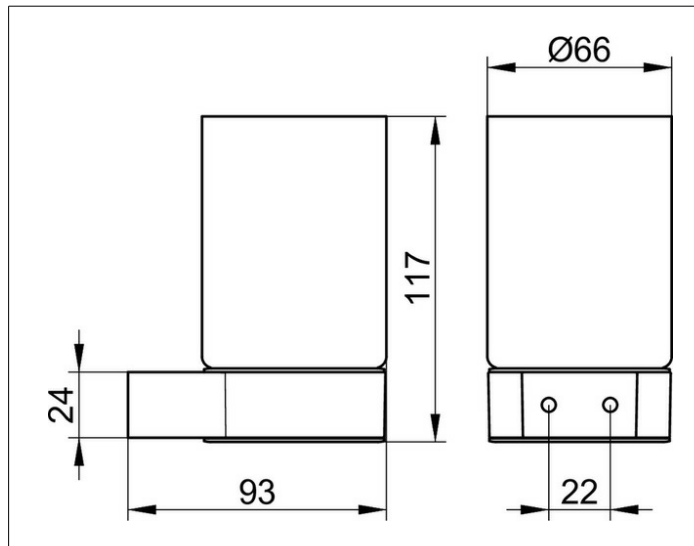

Plan

14950179000 Tumbler holder

PRODUCT

DRAWING

PRODUCT ATTRIBUTES

complete with crystal glass tumbler

SURFACE

aluminium silver anodized/chrome-plated

SPECIFICATIONS

KEUCO PLAN tumbler holder 14950179000

Aluminium silver anodized (E6 EV1)/chrome-plated tumbler holder in a stylish yet functional design

complete with crystal glass tumbler (diameter 66 mm), easy to clean, width 66 mm, height 116 mm, projection 93 mm

The tumbler holder is fitted with 2 hidden fixing points