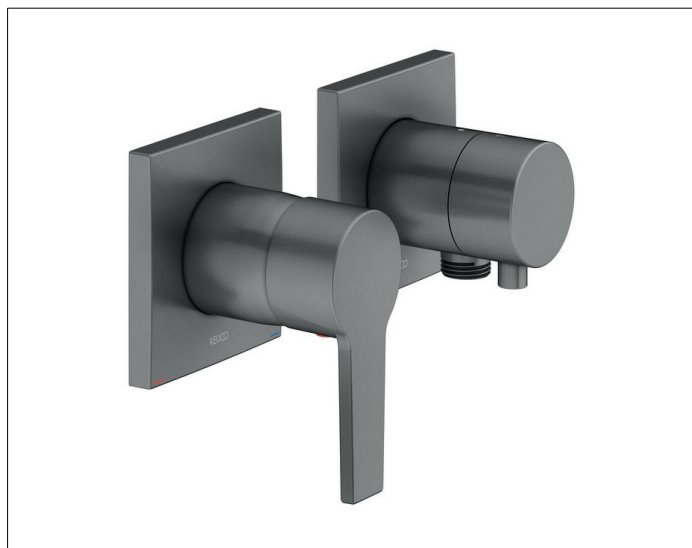

**Edition 11**

**51151131122 2-way single lever mixer set with wall outlet for shower hose**

**PRODUCT**

**DRAWING**

**PRODUCT ATTRIBUTES**

Consisting of:

- Single lever mixer
- Mixing cartridge with ceramic sealing gaskets, temperature controlled handle, sleeve, rosette (square) and installation unit
- Diverter valve handle, sleeve rosette (square) and diverter with backflow preventer

**SURFACE**

brushed black chrome

**SPECIFICATIONS**

KEUCO EDITION 11 Single lever mixer set 51151131122 consisting of:

KEUCO Single lever mixer UP DN15, 51151130002 with high-quality PVD coating, brushed black chrome, for shower and bath made of low-dezincification brass, with square rosette, freely positionable, installation depth 80 - 110 mm, casing soundproofed, highquality mixing cartridge with ceramic sealing gaskets and temperature controlled, Set consisting of:

handle (EDITION 11), sleeve, rosette (square) and installation unit, total height with handle 130 mm, rosette 90 x 90 mm, thickness 10 mm, total projection 80 mm, suitable for concealed installation unit article no. 59551000070

KEUCO IXMO 2 way diverter valve with wall outlet for shower hose UP DN15, 59556131102 2 way diverter valve with high-quality PVD coating, brushed black chrome, with handle IXMO Comfort and square rosette, freely positionable, installation depth 80-110 mm, with adjustment option for fine assembly for handle and rosette, wall outlet for shower hose G 1/2 inch, rosette 90 x 90 mm, thickness 10 mm, total projection 80 mm,