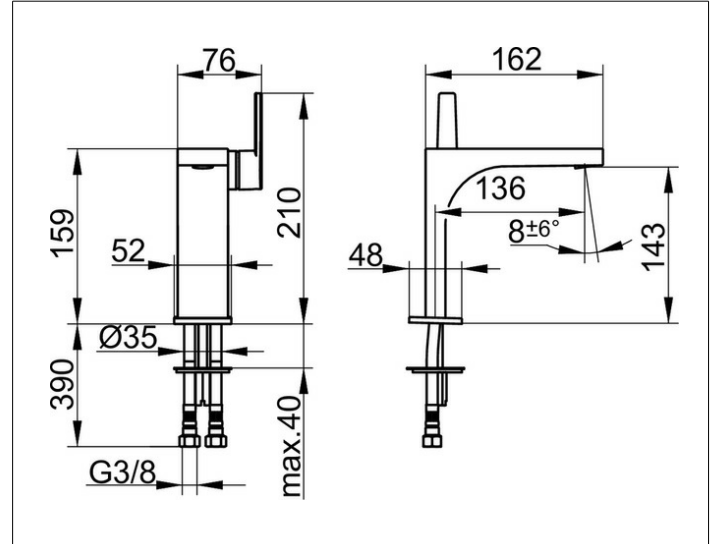

Edition 11

51102130100 Single lever basin mixer 150

PRODUCT

DRAWING

PRODUCT ATTRIBUTES

without pop-up waste
 single hole installation
 cartridge with ceramic discs
 aerator SLIM SSR M 24x1, adjustable,
 pressure hoses 435 mm, G 3/8 inch
 flow rate reduced to 7,6 l/min.

SURFACE

brushed black chrome