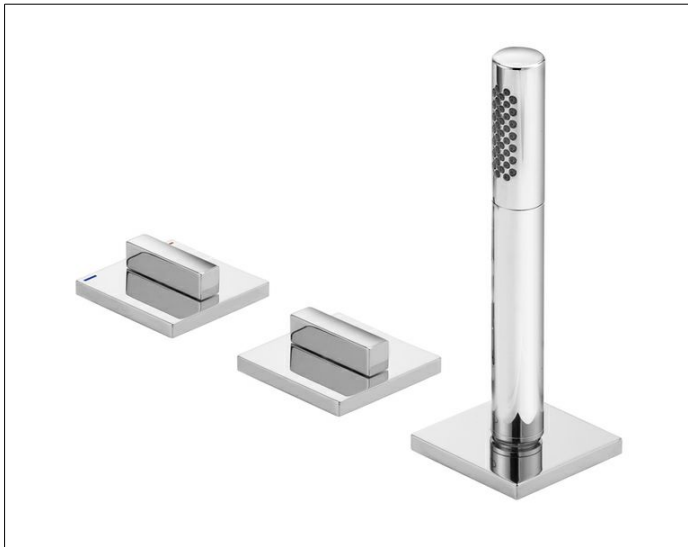

Edition 11

51130010500 Bath controls & hand-shower

**PRODUCT**

**DRAWING**

**PRODUCT ATTRIBUTES**

3-hole bath set, deck-mounted  
 ceramic valve for temperature control  
 and valve for volume control / diverter,  
 concealable hand shower with 1500 mm hose,  
 pressure hoses 600 mm thread size M 12x1 x G 1/2 inch  
 with backflow preventer

**SURFACE**

chrome-plated

**SPECIFICATIONS**

KEUCO EDITION 11 bath mixer 51130010500  
 high-gloss chromed single lever bath and shower mixer, in clear-cut design  
 and clear geometric shapes ,  
 3-hole rim mounting,  
 Ceramic valves for temperature adjustment and  
 Valve for flow control,  
 retractable hand shower,

Note: Suitable mounting block no. 51130000075