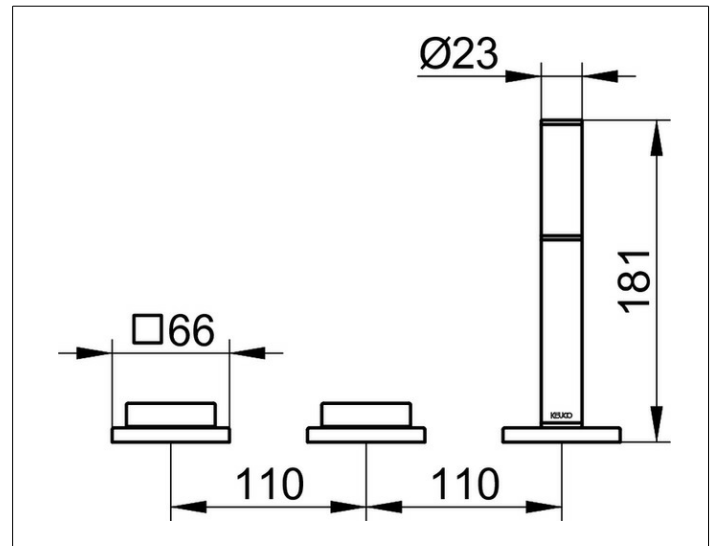

Edition 11

51130010500 Bath controls & hand-shower

**PRODUCT**

**DRAWING**

**PRODUCT ATTRIBUTES**

3-hole bath set, deck-mounted  
 ceramic valve for temperature control  
 and valve for volume control / diverter,  
 concealable hand shower with 1500 mm hose,  
 pressure hoses 600 mm thread size M 12x1 x G 1/2 inch  
 with backflow preventer

**SURFACE**

chrome-plated

**SPECIFICATIONS**

KEUCO EDITION 11 bath mixer 51130010500  
 high-gloss chromed single lever bath and shower mixer, in clear-cut design  
 and clear geometric shapes ,  
 3-hole rim mounting,  
 Ceramic valves for temperature adjustment and  
 Valve for flow control,  
 retractable hand shower,

Note: Suitable mounting block no. 51130000075