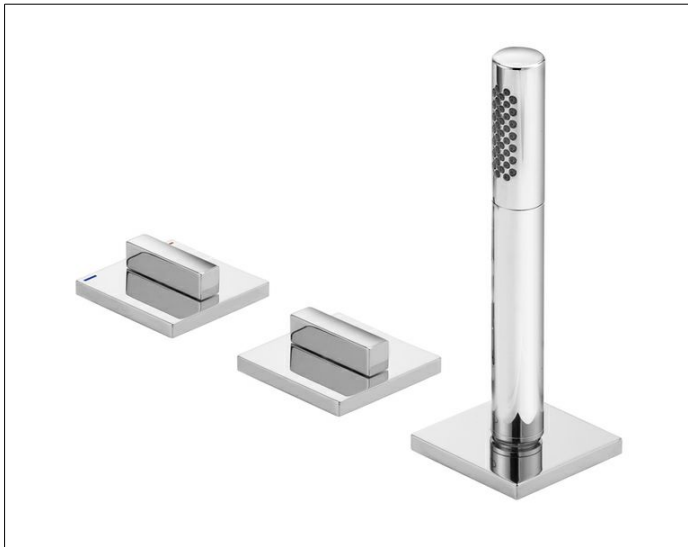

Edition 11

51130130500 Bath controls & hand-shower

PRODUCT

DRAWING

PRODUCT ATTRIBUTES

3-hole bath set, deck-mounted
 ceramic valve for temperature control
 and valve for volume control / diverter,
 concealable hand shower with 1500 mm hose,
 pressure hoses 600 mm thread size M 12x1 x G 1/2 inch
 with backflow preventer

SURFACE

brushed black chrome