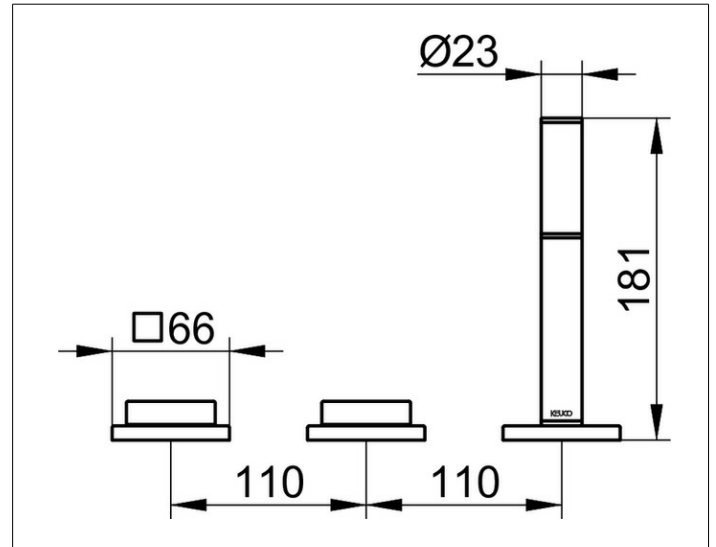

Edition 11

51130130500 Bath controls & hand-shower

PRODUCT

DRAWING

PRODUCT ATTRIBUTES

3-hole bath set, deck-mounted
 ceramic valve for temperature control
 and valve for volume control / diverter,
 concealable hand shower with 1500 mm hose,
 pressure hoses 600 mm thread size M 12x1 x G 1/2 inch
 with backflow preventer

SURFACE

brushed black chrome