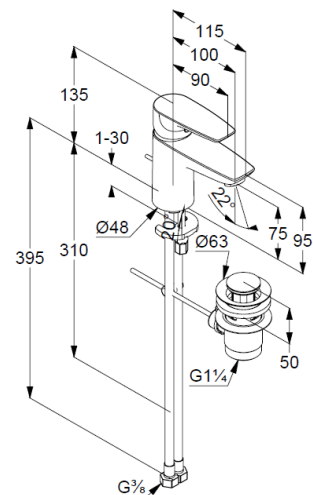

Technische Daten/ Technical Data

KLUDI PURE&SOLID
single lever basin mixer 75
DN 15

Ref.:
343880575WR4

Finishes:
05 chrome

Product description
Manufacturer KLUDI GmbH & Co. KG
Typ: KLUDI PURE&SOLID
single lever basin mixer 75
Ref.: 343880575WR4

basin mixer
single lever mixer
1-hole mounted
solid handle, metal
aerator M24 PCA
ceramic cartridge with hot water safety device
middle position cold water
flow rate at 3 bar 3,8 l/min.
flexible hoses G $\frac{3}{8}$ DVGW approved
rapid installation set
pop up waste G1 $\frac{1}{4}$ metal

Produktabbildung/ Product picture

Maßzeichnung/ Dimensional drawing

Durchfluss/ Flow rate