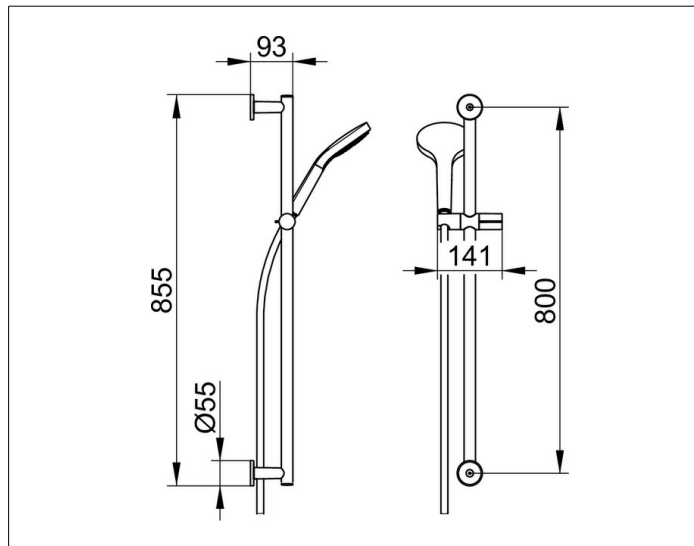

**IXMO**

**59587370801 Shower set**

**PRODUCT**

**DRAWING**

**PRODUCT ATTRIBUTES**

consisting of:

- rail 855 mm (rosettes round) and hand-shower bracket, height adjustable with handle, adjustable tilt angle, mountable on the right or left side
- spacer disc (5 mm)
- hand shower with normal, soft, massage jet
- shower hose, 1600 mm

**SURFACE**

black matt

**DIMENSION**

855 mm