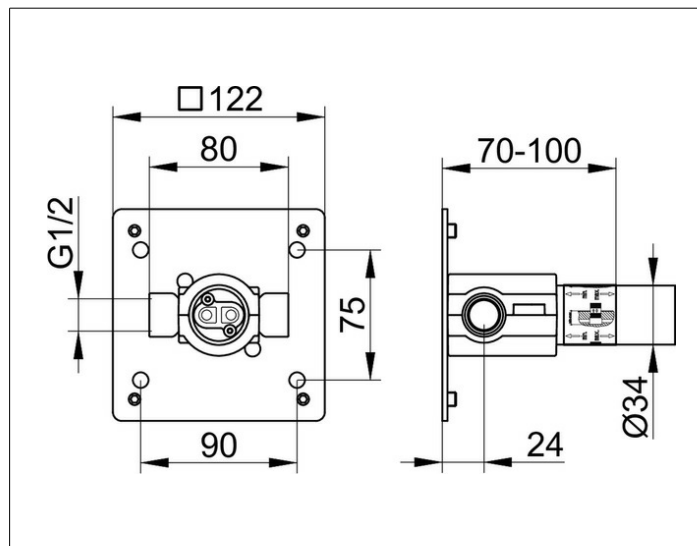

Generic fittings

5991600075 Installation unit for single lever basin mixer DN 15

PRODUCT

DRAWING

PRODUCT ATTRIBUTES

Rough part for recessed installation
installation depth 70 - 100 mm

SPECIFICATIONS

KEUCO Rough part for single lever basin mixer, 5991600075
for KEUCO single lever basin mixer UP,

Suitable to article no.
59516010101, 59516011101, 59516012101
59516010102, 59516011102, 59516012102