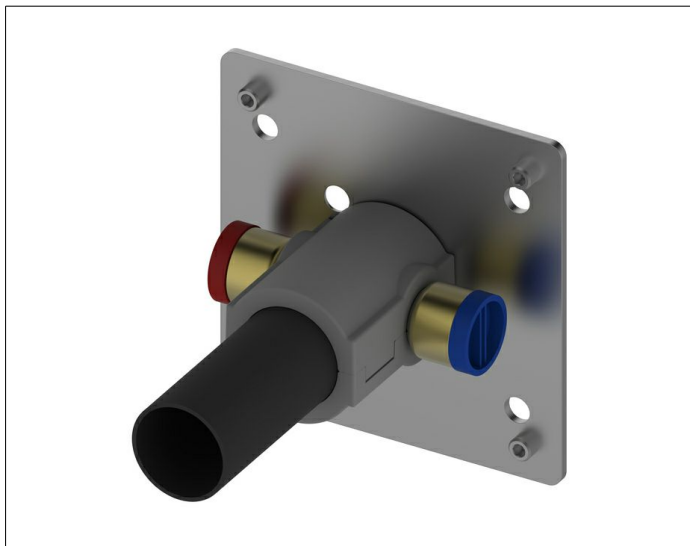

Generic fittings

5991600075 Installation unit for single lever basin mixer DN 15

PRODUCT

DRAWING

PRODUCT ATTRIBUTES

Rough part for recessed installation
installation depth 70 - 100 mm

SPECIFICATIONS

KEUCO Rough part for single lever basin mixer, 5991600075
for KEUCO single lever basin mixer UP,

Suitable to article no.
59516010101, 59516011101, 59516012101
59516010102, 59516011102, 59516012102