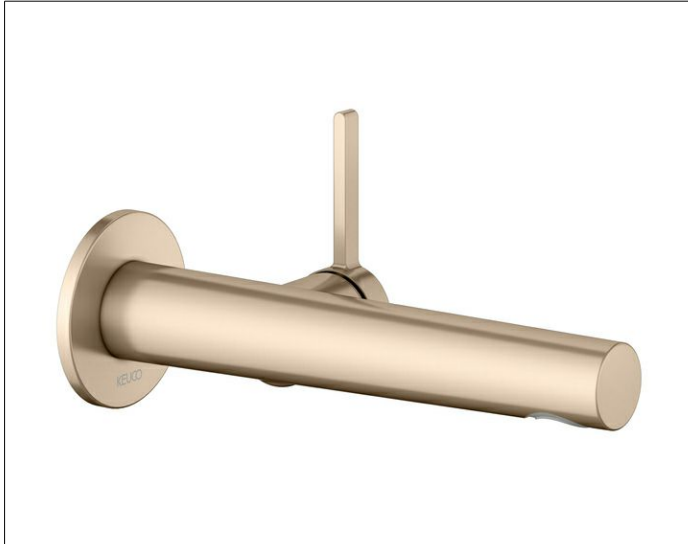

**Edition 400**

**51516031101 Single lever basin mixer**

**PRODUCT**

**DRAWING**

**PRODUCT ATTRIBUTES**

concealed, DN 15, with round decorative disc,  
mixing cartridge with ceramic sealing gaskets  
aerator SLIM SSR M 24x1, adjustable,  
flow rate limited to 7,6 l/min.  
in combination with rough part 59916 000075

**SURFACE**

brushed bronze

**DIMENSION**

Ausladung 197 mm

**SPECIFICATIONS**

KEUCO Single lever basin mixer 51516 031101  
Single lever basin mixer in surface brushed-bronze (PVD),  
made of low-dezincification brass,  
concealed, with round decorative disc,  
high-quality cartridge with ceramic discs  
metal actuator,  
disc diameter 72 mm, thickness 6 mm,  
outlet diameter 36 mm,  
total projection 219mm, water leakage at 197mm,  
aerator SLIM SSR M 24x1, flow angle adjustable +/-8°  
flow rate limited to 7,6 l/min.

Note:

Suitable rough part 59916000075