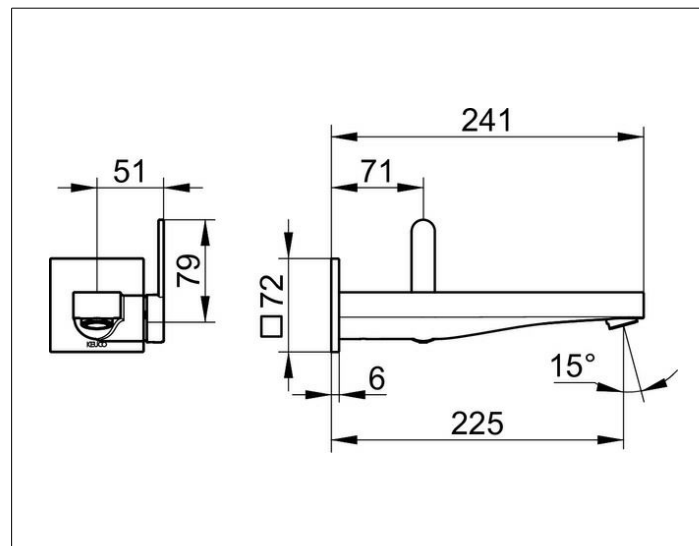

IXMO

59516011302 Single lever basin mixer

PRODUCT

DRAWING

PRODUCT ATTRIBUTES

concealed, DN 15,
 Design IXMO Flat, with square decorative disc,
 mixing cartridge with ceramic sealing gaskets
 aerator SLIM SSR M 24x1, adjustable,
 flow rate limited to 7,6 l/min.
 in combination with rough part 59916 000075

SURFACE

chrome-plated

DIMENSION

Ausladung 225 mm/IXMO Flat