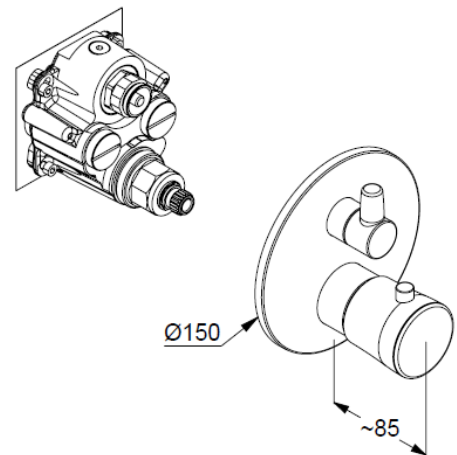

### KLUDI BALANCE

concealed thermostatic bath-shower mixer  
trim set with functional unit

Ref.: 528108775

Finishes:

87 matt black/chrome

#### Product description

Manufacturer KLUDI GmbH & Co. KG

Typ: KLUDI BALANCE

concealed thermostatic bath-shower mixer  
trim set without pre-installation set

Ref.: 528108775

concealed thermostatic bath-shower mixer  
trim set without pre-installation set  
pre installation set KLUDI FLEXX.BOX Ref.: 88022  
wall mounted  
trim set with functional unit  
with ceramic shut-off valve 90°/90°  
temperature handle with hot water safety at 38°C  
optional temperature limiter at 43°C included  
flow rate bath at 3 bar 28 l/min.  
flow rate shower at 3 bar 24 l/min.  
with integrated back flow preventer

### Produktabbildung/ Product picture

### Maßzeichnung/ Dimensional drawing