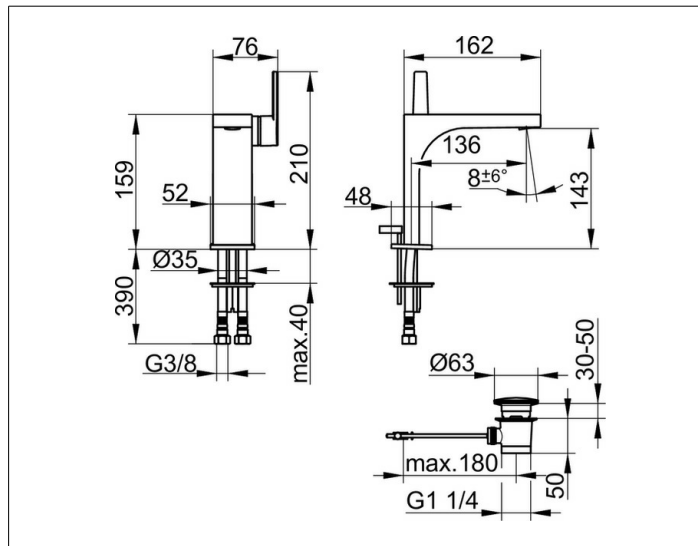

Edition 11

51102010000 Single lever basin mixer 150

PRODUCT

DRAWING

PRODUCT ATTRIBUTES

complete with pop-up waste 1 1/4 inch
 single hole installation
 cartridge with ceramic discs
 aerator SLIM SSR M 24x1, adjustable,
 pressure hoses 435 mm, G 3/8 inch
 flow rate reduced to 7,6 l/min.

SURFACE

chrome-plated

SPECIFICATIONS

KEUCO EDITION 11 single lever basin mixer 51102010000
 High-gloss chromed single lever basin mixer, in clear-cut design and with
 clear geometric shapes,
 Stand assembly, inclusive pop-up waste 1 1/4 inch;
 high-quality cartridge mixer with ceramic discs,
 Side lever, Single hole mounting system for wash basins
 SLIM SSR aerator M 24x1, adjustable flow angle
 visible height 210 mm, outlet height 144 mm
 outlet 162 mm
 Water supply with pressure flexible hoses, length 420 mm
 Thread diameter G 3/8 inch
 Flow rate limited to 7,6 l / min,
 Connecting tube length 350 mm
 Pop-up waste with G 1 1/4 inch thread
 Length of the rod 400 mm
 Cover plug diameter 63 mm