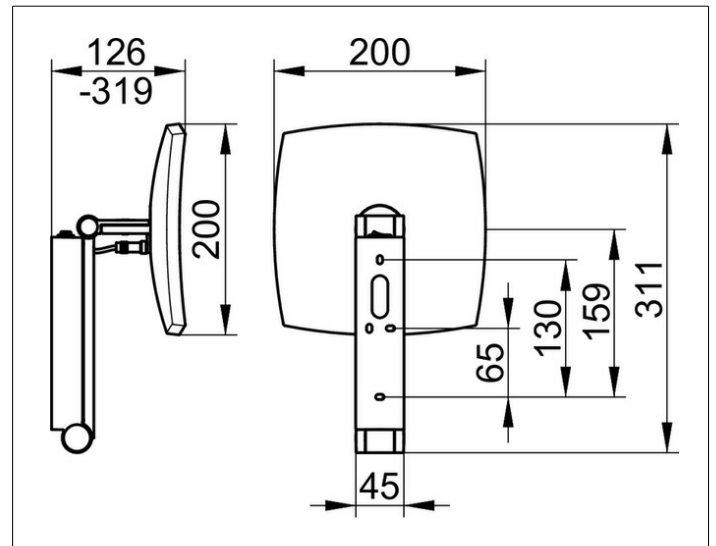

Cosmetic mirrors

17613039004 Cosmetic mirror

PRODUCT

DRAWING

PRODUCT ATTRIBUTES

illuminated, 1 light colour 6500 kelvin (day light),
 Operation via rocker switch,
 on pivoted rail adjustable in three dimensions,
 one-sided mirror, magnification factor x 5
 Operation:
 with integrated rocker switch
 Power supply:
 12v power supply integrated into wall arm,
 input 220-240 V
 Illumination:
 LED 7 watt (lifespan > 50.000 hours)
 EEK: D ,

SURFACE

brushed bronze

DIMENSION

mit Wippschalter