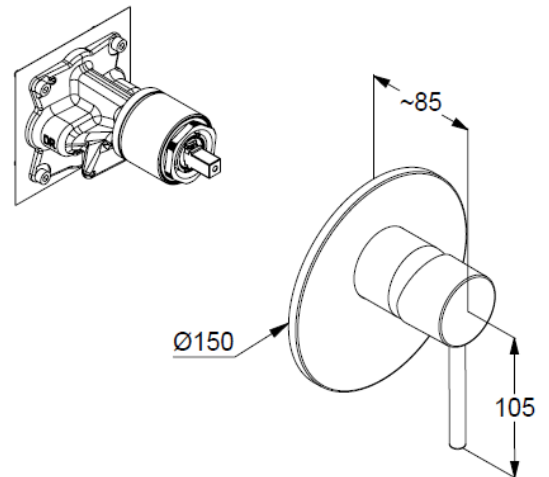

Typ: KLUDI BOZZ

concealed single lever shower mixer

Ref.: 387553976

concealed shower mixer

single lever mixer

trim set without pre-installation set

pre installation set KLUDI SLIM.BOXX Ref.: 88022

trim set with functional unit

wall mounted

solid lever, metal

ceramic cartridge with hot water safety device

flow rate at 3 bar 28 l/min.

Produktabbildung/ Product picture

Maßzeichnung/ Dimensional drawing

Durchfluss/ Flow rate