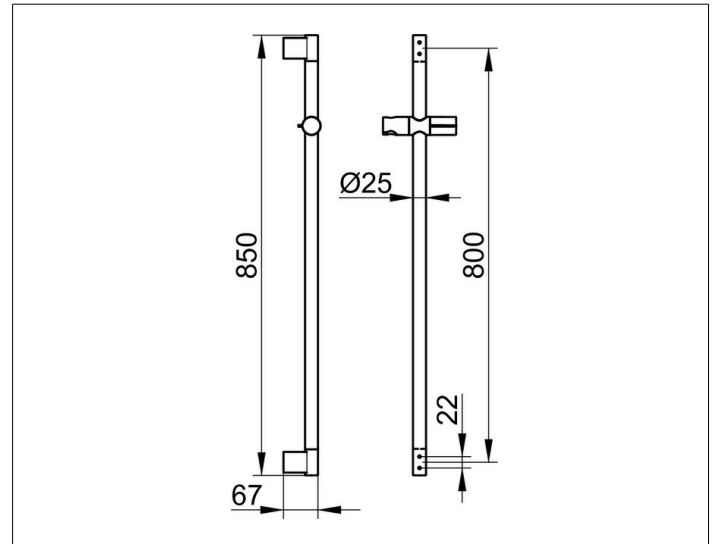

Plan

54985010800 Hand shower sliding rail

PRODUCT

DRAWING

PRODUCT ATTRIBUTES

consisting of:

- rail 800 mm and hand-shower bracket
- height adjustable, mountable on the right or left side
- spacer disc (5 mm)

SURFACE

chrome-plated

DIMENSION

800 mm

SPECIFICATIONS

KEUCO PLAN Hand shower sliding rail
54985010800

High shine chrome-plated Hand shower rail
in esthetic, practical Design, 850 mm
for wall mounting,

consisting of:

- Rail and hand shower bracket
- Height adjustable
- spacer disc (5 mm)
- Distance between bore holes 800 mm

Angle easy adjustable

Expansion 67 mm

The Shower rail at 4 points discretely mounted
incl. corrosion-free mounting material