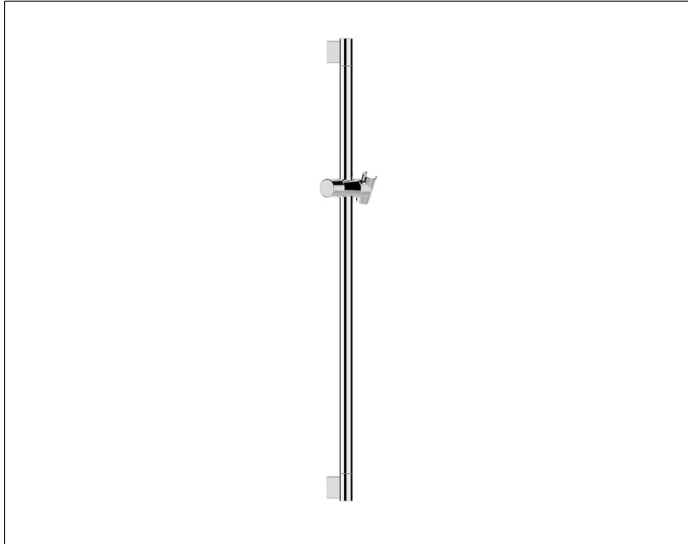

Plan

54985010800 Hand shower sliding rail

PRODUCT

DRAWING

PRODUCT ATTRIBUTES

consisting of:

- rail 800 mm and hand-shower bracket
- height adjustable, mountable on the right or left side
- spacer disc (5 mm)

SURFACE

chrome-plated

DIMENSION

800 mm

SPECIFICATIONS

KEUCO PLAN Hand shower sliding rail
54985010800

High shine chrome-plated Hand shower rail
in esthetic, practical Design, 850 mm
for wall mounting,

consisting of:

- Rail and hand shower bracket
- Height adjustable
- spacer disc (5 mm)
- Distance between bore holes 800 mm

Angle easy adjustable

Expansion 67 mm

The Shower rail at 4 points discretely mounted
incl. corrosion-free mounting material